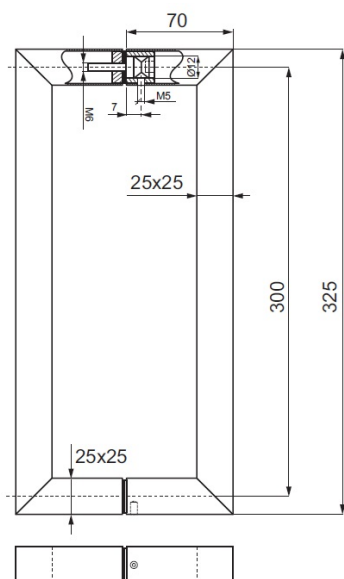

PRODUCT SHEET

Description:

Door Handle "Tajo" SS304 Black Finish, 25x25x325mm, cc300mm, 8-12mm Glass Thickness, Bore: \varnothing 12mm

Item number:

17.87.060-4

Units	Box	Carton	HS Code	Barcode
Pair	1	10	8302415000	 5704866509688